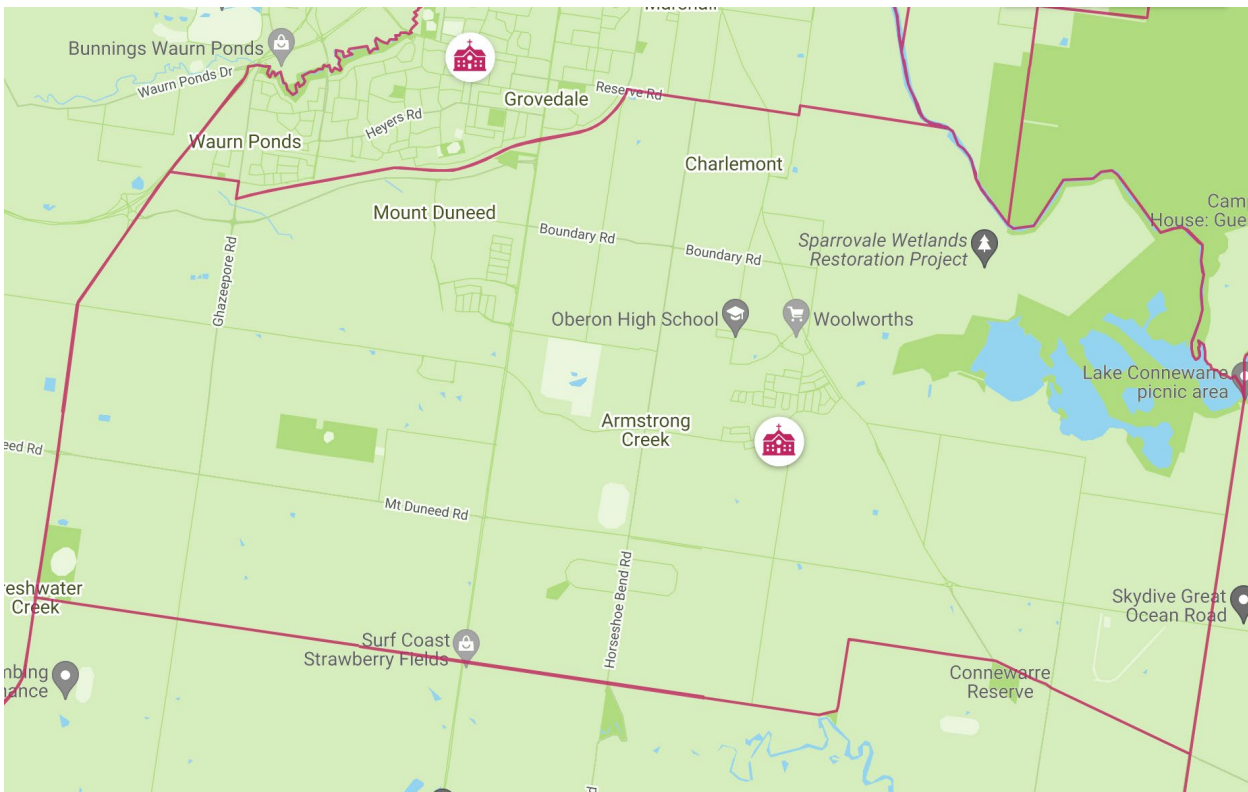

SCHOOL ENROLMENT CATCHMENT MAP

For more information on school enrolment boundaries please visit
<https://www.macs.vic.edu.au/SchoolSearchMap.aspx>